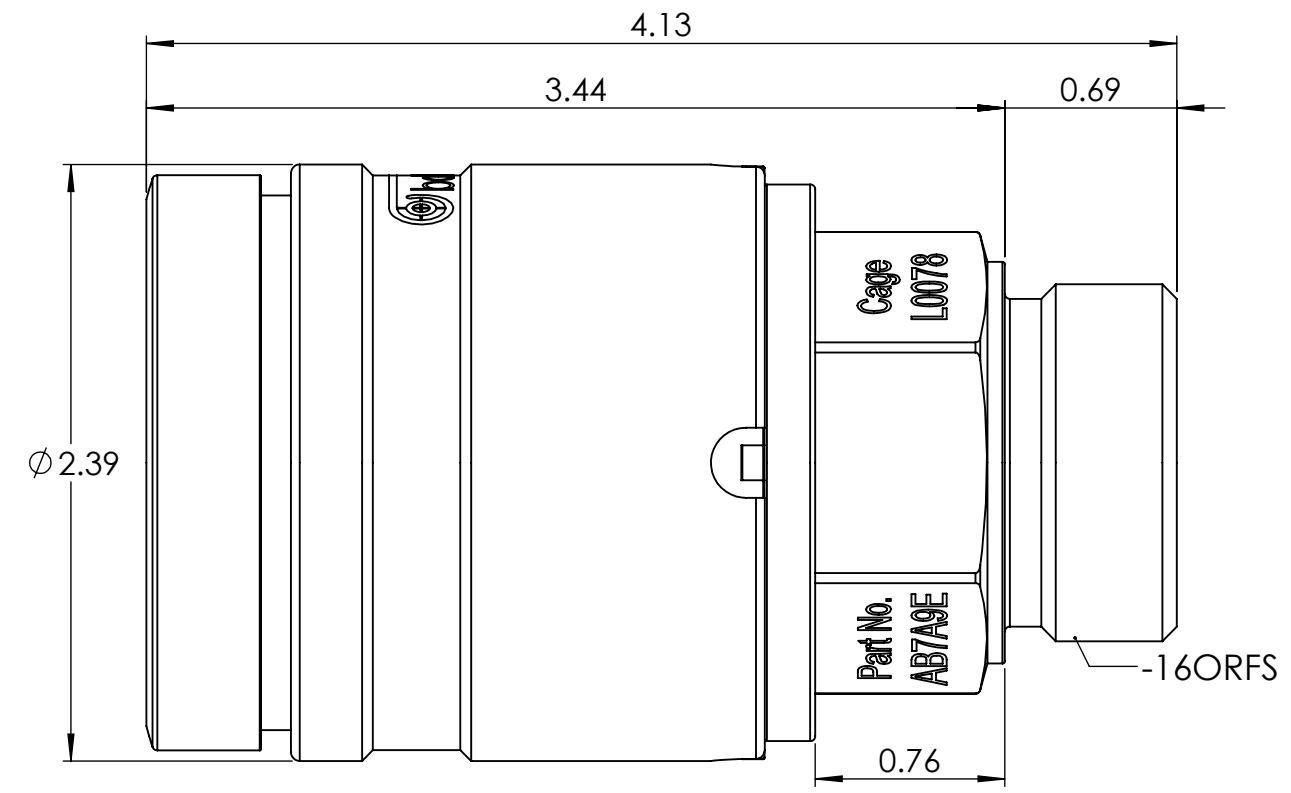

8 7 6 5 4 3 2 1

D  
C  
B  
A

D  
C  
B  
A

1664 KOHLER ROAD  
CAYUGA, ONTARIO CANADA N0A 1E0  
www.battlefield.biz

Cage Code  
**L0078**

UNLESS OTHERWISE SPECIFIED:  
DIMENSIONS ARE IN INCHES  
TOLERANCES:  
FRACTIONAL ±  
ANGULAR: MACH ±  
TWO PLACE DECIMAL ±  
THREE PLACE DECIMAL ±  
INTERPRET GEOMETRIC  
TOLERANCING PER:  
MATERIAL  
FINISH  
DO NOT SCALE DRAWING

COMMENTS:	
-----------	--

TITLE:	HP16 Coupler, -16ORFS End	
PART NO.:	AB7A9E	
ORDER NO.:	AB7A9E	
SIZE	DWG. NO.	REV
<b>B</b>		-
Scale: 1.3:1	WEIGHT:	SHEET 1 OF 1

8 7 6 5 4 3 2 1