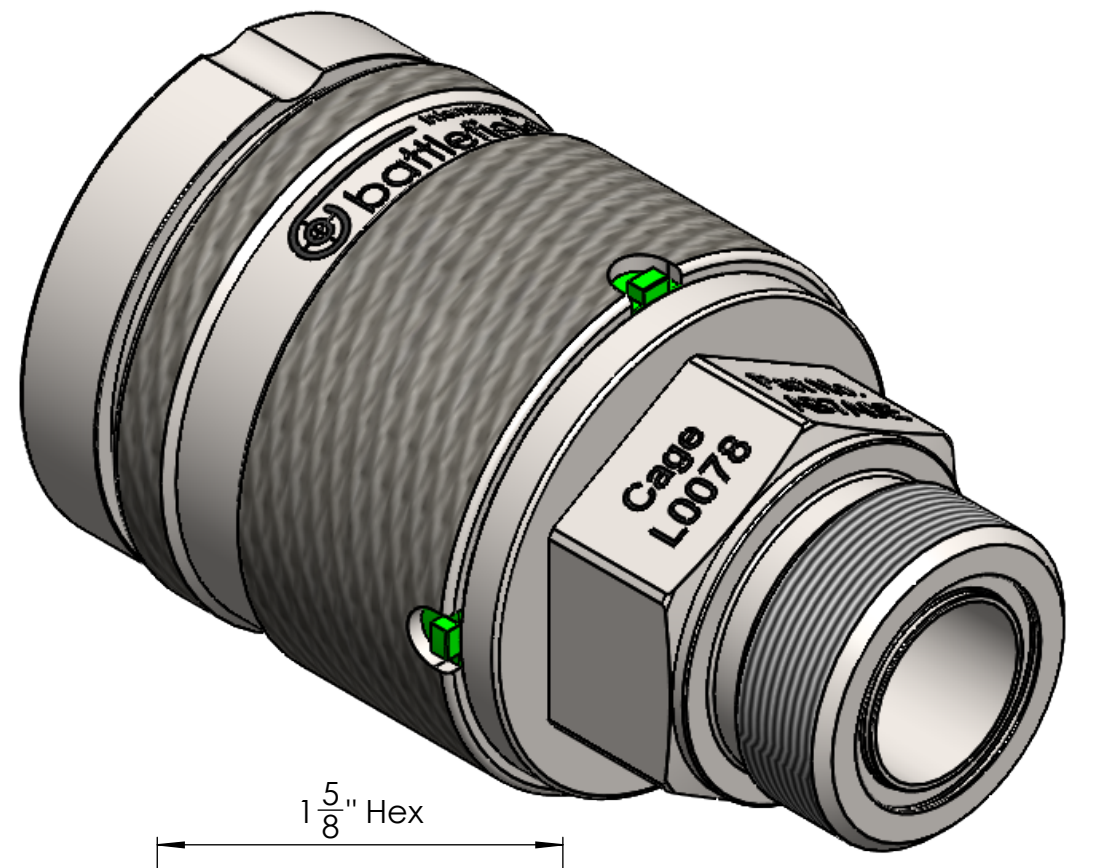

8 7 6 5 4 3 2 1

D  
C  
B  
A

D  
C  
B  
A

1664 KOHLER ROAD  
CAYUGA, ONTARIO CANADA N0A 1E0  
www.battlefield.biz

Cage Code  
**L0078**

UNLESS OTHERWISE SPECIFIED:  
DIMENSIONS ARE IN INCHES  
TOLERANCES:  
FRACTIONAL ±  
ANGULAR: MACH ±  
TWO PLACE DECIMAL ±  
THREE PLACE DECIMAL ±  
INTERPRET GEOMETRIC  
TOLERANCING PER:  
MATERIAL  
FINISH  
DO NOT SCALE DRAWING

COMMENTS:	
-----------	--

TITLE:	HP16 Coupler, -16ORFS End	
PART NO.:	AB7A9E	
ORDER NO.:	AB7A9E	
SIZE	DWG. NO.	REV
<b>B</b>		-
Scale: 1.3:1	WEIGHT:	SHEET 1 OF 1

8 7 6 5 4 3 2 1