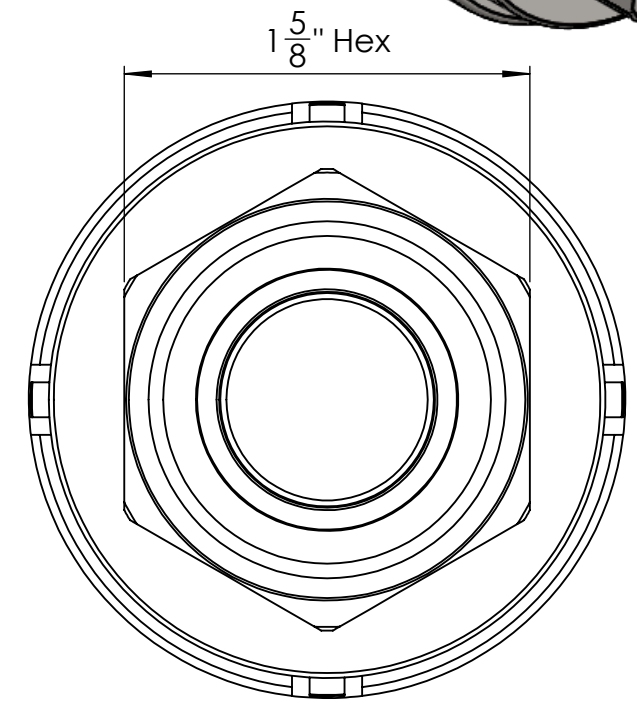

8 7 6 5 4 3 2 1

D  
C  
B  
A

D  
C  
B  
A

1664 KOHLER ROAD  
CAYUGA, ONTARIO CANADA N0A 1E0  
www.battlefield.biz

Cage Code  
**L0078**

UNLESS OTHERWISE SPECIFIED:  
DIMENSIONS ARE IN INCHES  
TOLERANCES:  
FRACTIONAL ±  
ANGULAR: MACH ±  
TWO PLACE DECIMAL ±  
THREE PLACE DECIMAL ±  
INTERPRET GEOMETRIC  
TOLERANCING PER:  
MATERIAL  
FINISH  
DO NOT SCALE DRAWING

COMMENTS:	
-----------	--

TITLE:	HP16 Coupler, -16ORFS End	
PART NO.:	AB7A9E	
ORDER NO.:	AB7A9E	
SIZE	DWG. NO.	REV
<b>B</b>		-
Scale: 1.3:1	WEIGHT:	SHEET 1 OF 1

8 7 6 5 4 3 2 1