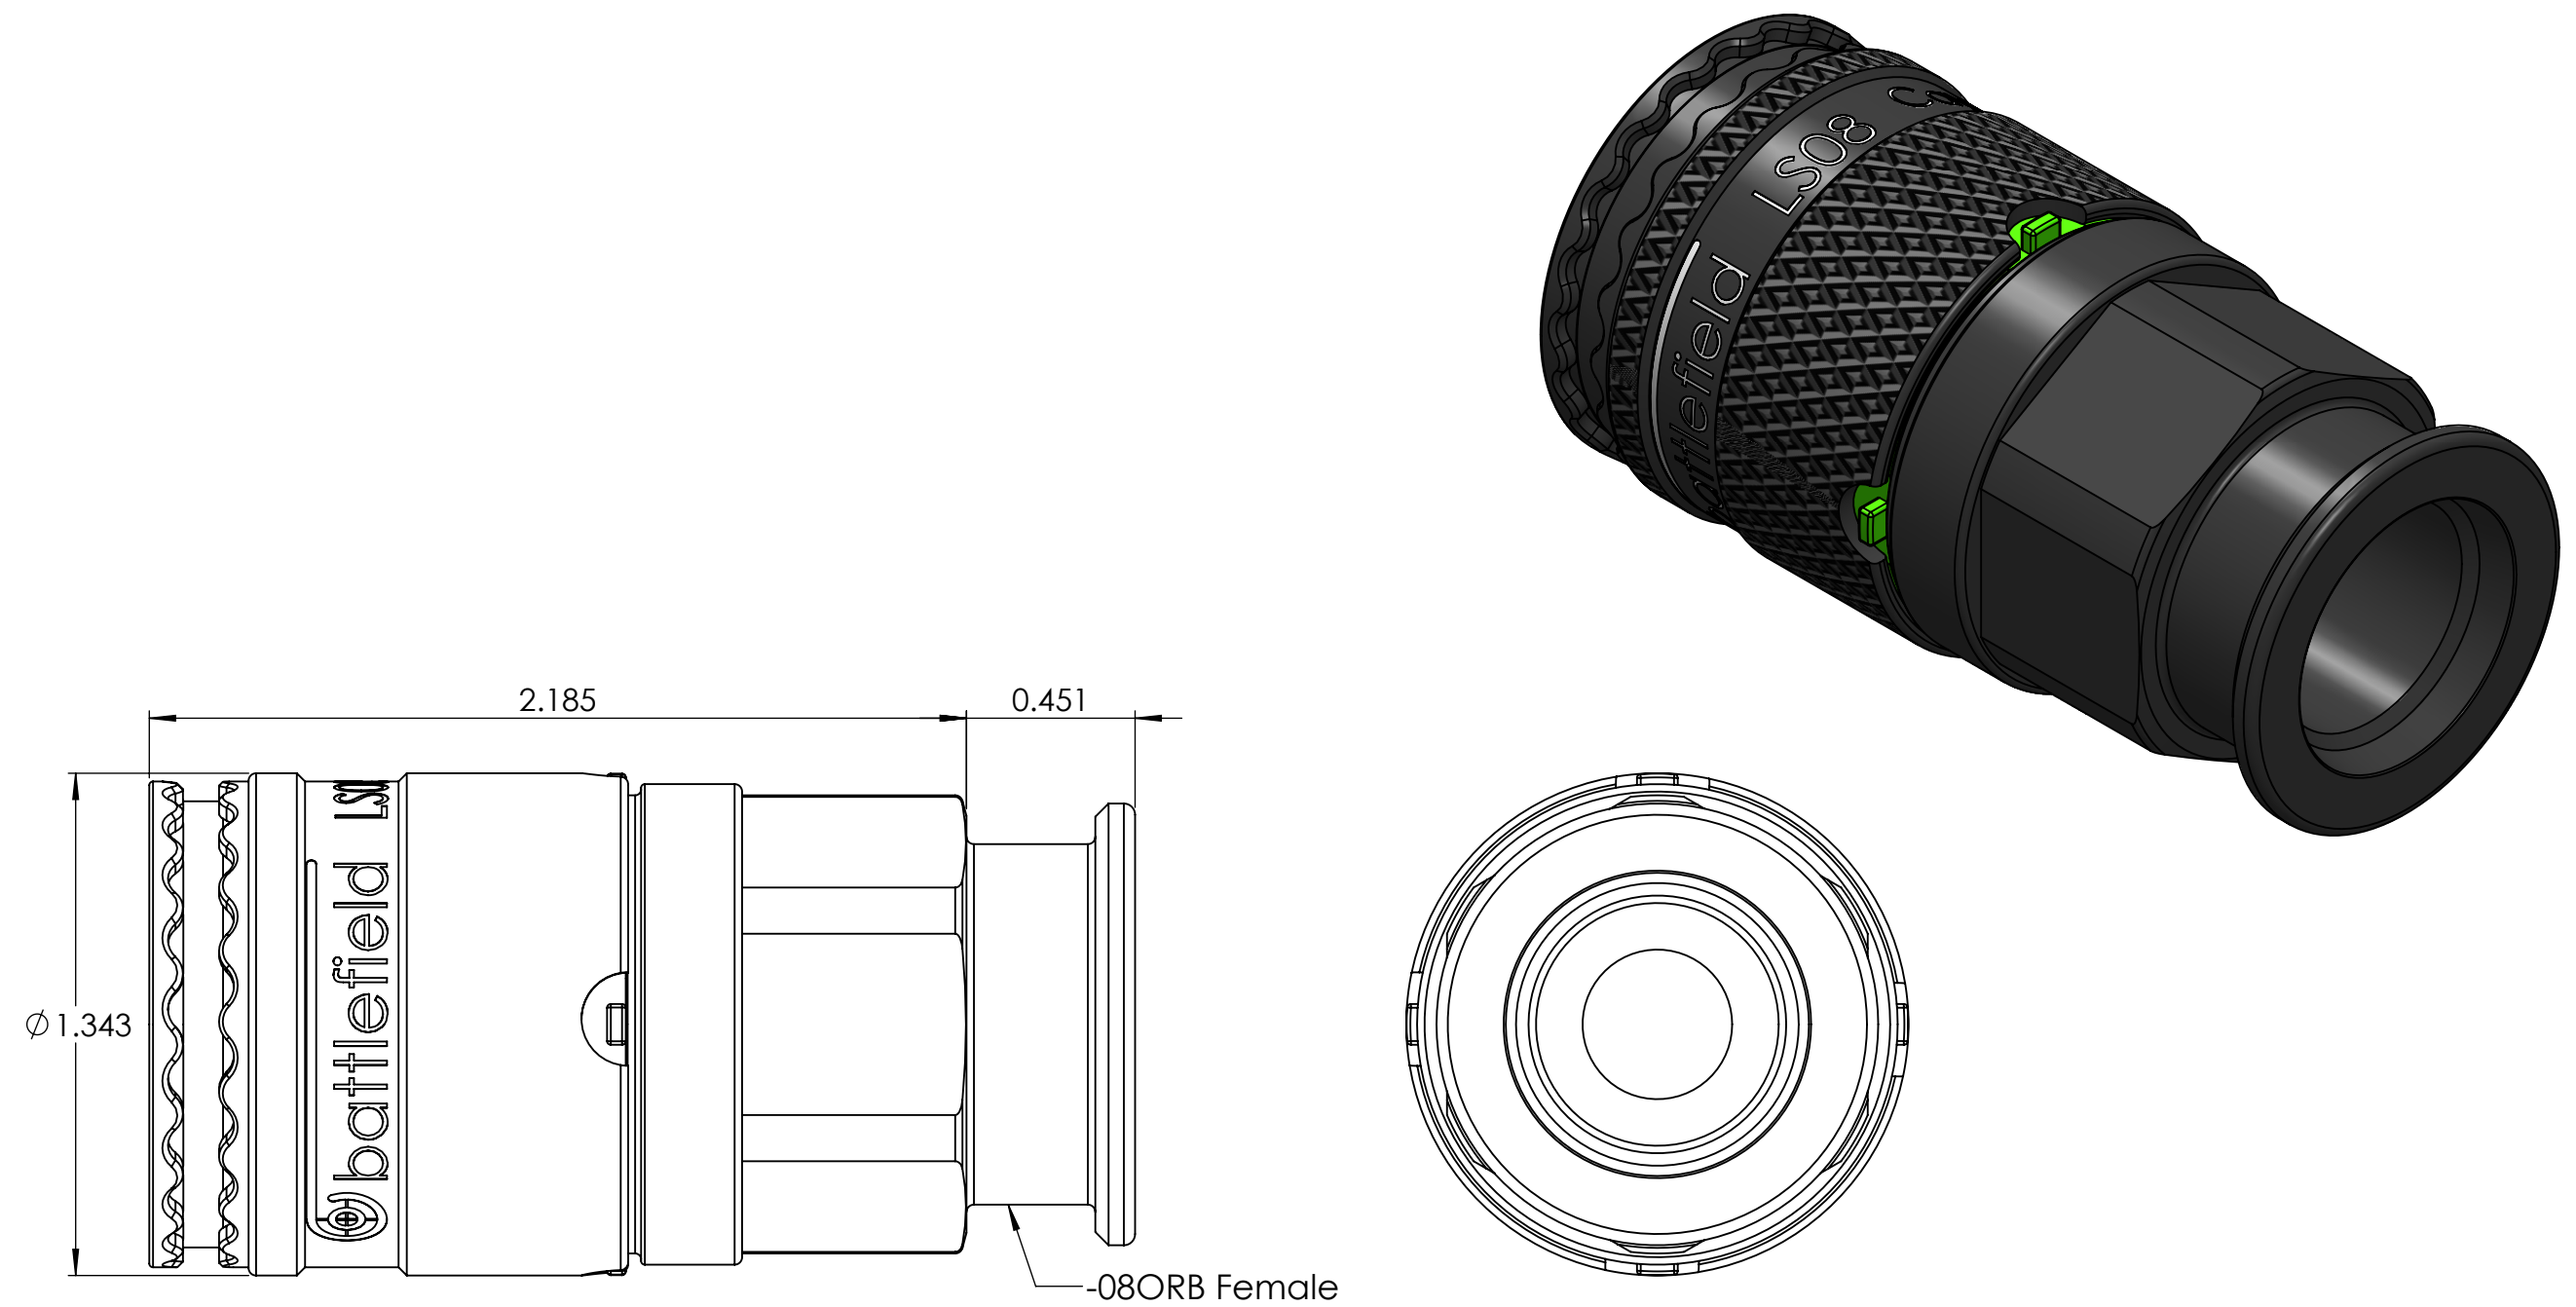

8 7 6 5 4 3 2 1

D  
C  
B  
A

1664 KOHLER ROAD  
CAYUGA, ONTARIO CANADA N0A 1E0  
www.battlefield.biz

Cage Code  
**L0078**

UNLESS OTHERWISE SPECIFIED:  
DIMENSIONS ARE IN INCHES  
TOLERANCES:  
FRACTIONAL ±  
ANGULAR: MACH ±  
TWO PLACE DECIMAL ±  
THREE PLACE DECIMAL ±  
INTERPRET GEOMETRIC  
TOLERANCING PER:  
MATERIAL  
FINISH  
DO NOT SCALE DRAWING

COMMENTS:

TITLE: LS08 Coupler, -08 ORB Female End		
PART NO: AB4A5N		
ORDER NO: AB4A5N		
SIZE	DWG. NO.	REV
<b>B</b>		-
Scale:2:1	WEIGHT:	SHEET 1 OF 1

8 7 6 5 4 3 2 1