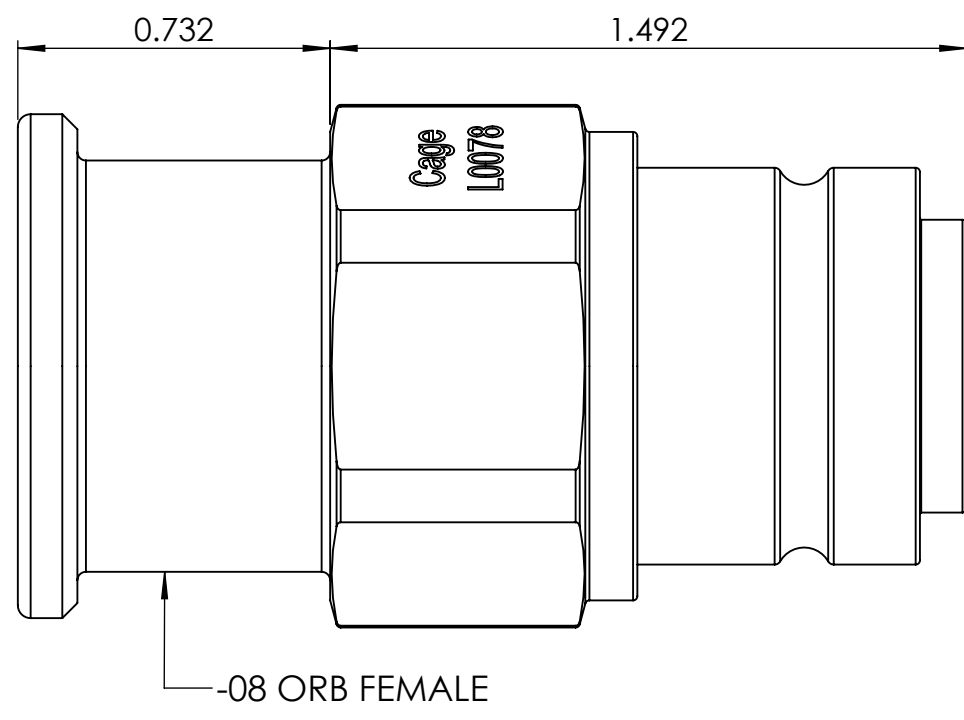

8 7 6 5 4 3 2 1

D  
C  
B  
A

D  
C  
B  
A

1664 KOHLER ROAD  
CAYUGA, ONTARIO CANADA N0A 1E0  
www.battlefield.biz

Cage Code  
**L0078**

UNLESS OTHERWISE SPECIFIED:  
DIMENSIONS ARE IN INCHES  
TOLERANCES:  
FRACTIONAL ±  
ANGULAR: MACH ±  
TWO PLACE DECIMAL ±  
THREE PLACE DECIMAL ±  
INTERPRET GEOMETRIC  
TOLERANCING PER:  
MATERIAL  
FINISH  
DO NOT SCALE DRAWING

COMMENTS:

TITLE: <b>LS08 COUPLER, -08 ORB FEMALE END</b>		
PART NO: <b>AB4A6N</b>		
ORDER NO: <b>AB4A6N</b>		
SIZE	DWG. NO.	REV
<b>B</b>		<b>-</b>
Scale:2:0.9		WEIGHT: SHEET 1 OF 1

8 7 6 5 4 3 2 1