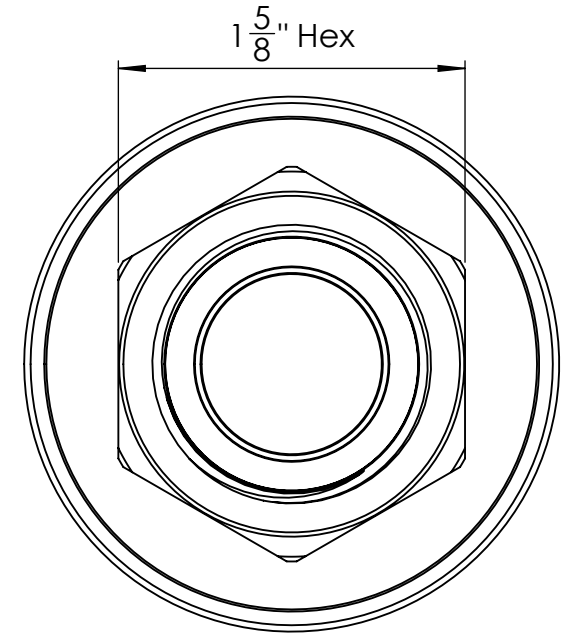

8 7 6 5 4 3 2 1

D  
C  
B  
A

D  
C  
B  
A

1664 KOHLER ROAD  
CAYUGA, ONTARIO CANADA N0A 1E0  
www.battlefield.biz

Cage Code  
**L0078**

UNLESS OTHERWISE SPECIFIED:  
DIMENSIONS ARE IN INCHES  
TOLERANCES:  
FRACTIONAL ±  
ANGULAR: MACH ±  
TWO PLACE DECIMAL ±  
THREE PLACE DECIMAL ±  
INTERPRET GEOMETRIC  
TOLERANCING PER:  
MATERIAL  
FINISH  
DO NOT SCALE DRAWING

COMMENTS:

TITLE: <b>LS16 Coupler, -16AN End, Non-Valved</b>		
PART NO: <b>AB4A7V</b>		
ORDER NO: <b>AB4A7V</b>		
SIZE <b>B</b>	DWG. NO.	REV -
Scale: 1:0.9 WEIGHT:		SHEET 1 OF 1

8 7 6 5 4 3 2 1