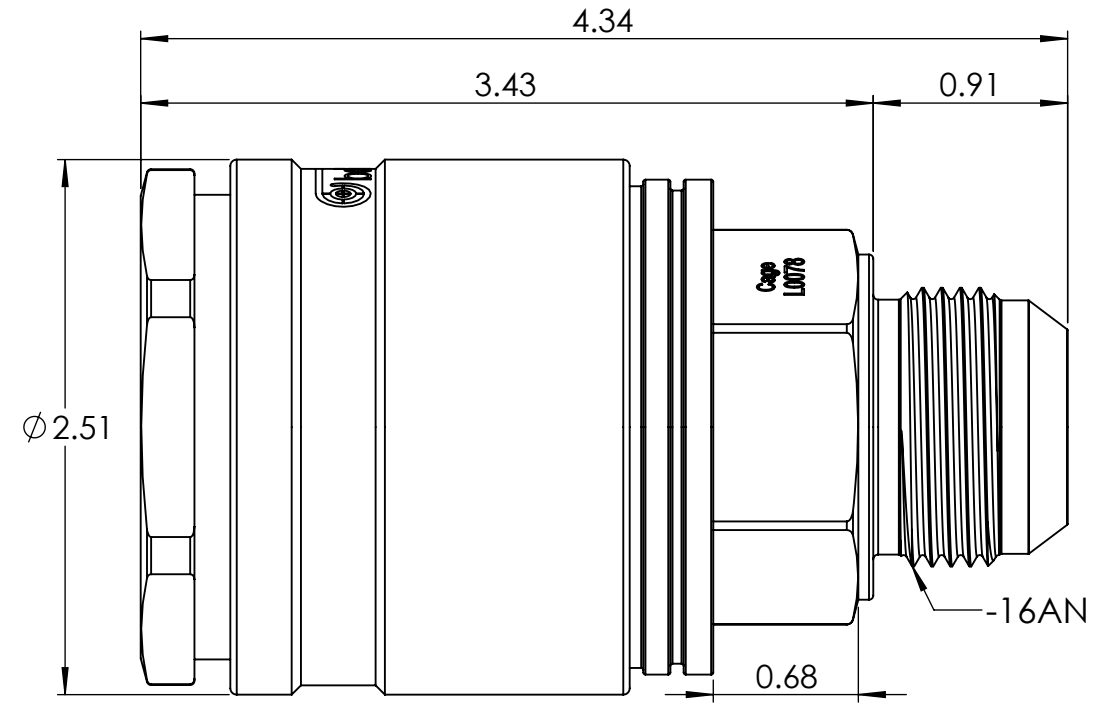

8 7 6 5 4 3 2 1

D  
C  
B  
A

D  
C  
B  
A

1664 KOHLER ROAD  
CAYUGA, ONTARIO CANADA N0A 1E0  
www.battlefield.biz

Cage Code  
**L0078**

UNLESS OTHERWISE SPECIFIED:  
DIMENSIONS ARE IN INCHES  
TOLERANCES:  
FRACTIONAL ±  
ANGULAR: MACH ±  
TWO PLACE DECIMAL ±  
THREE PLACE DECIMAL ±  
INTERPRET GEOMETRIC  
TOLERANCING PER:  
MATERIAL  
FINISH  
DO NOT SCALE DRAWING

COMMENTS:

TITLE: <b>LS16 Coupler, -16AN End, Non-Valved</b>		
PART NO: <b>AB4A7V</b>		
ORDER NO: <b>AB4A7V</b>		
SIZE <b>B</b>	DWG. NO.	REV -
Scale: 1:0.9 WEIGHT:		SHEET 1 OF 1

8 7 6 5 4 3 2 1