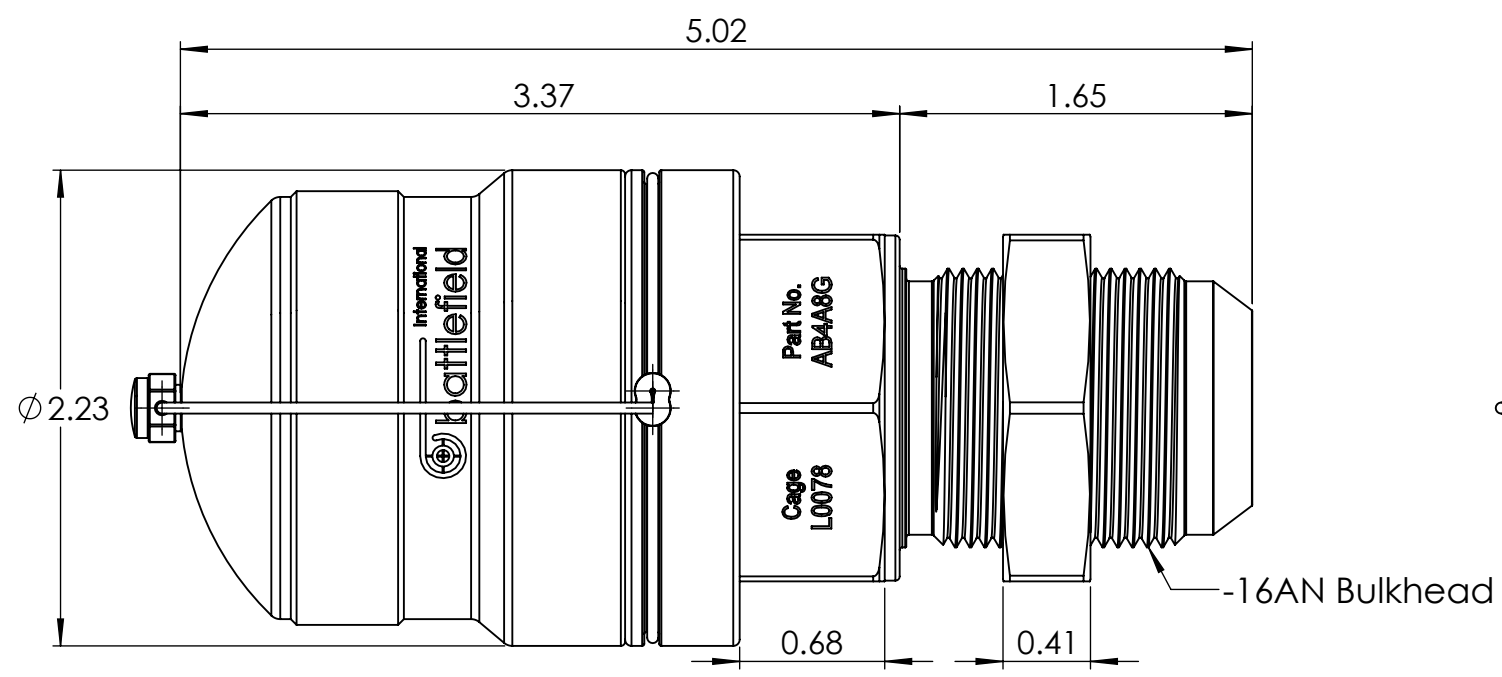

8 7 6 5 4 3 2 1

D
C
B
A

D
C
B
A

1664 KOHLER ROAD
CAYUGA, ONTARIO CANADA N0A 1E0
www.battlefield.biz

Cage Code
L0078

UNLESS OTHERWISE SPECIFIED:
DIMENSIONS ARE IN INCHES
TOLERANCES:
FRACTIONAL ±
ANGULAR: MACH ±
TWO PLACE DECIMAL ±
THREE PLACE DECIMAL ±
INTERPRET GEOMETRIC
TOLERANCING PER:
MATERIAL
FINISH
DO NOT SCALE DRAWING

COMMENTS:

TITLE: LS16 Coupler, -16AN Bulkhead End, Non-Valved, c/w Dustcap, Pneumatic		
PART NO: AB4A8G		
ORDER NO: AB4A8G		
SIZE	DWG. NO.	REV
B		-
Scale: 1:0.9		WEIGHT: SHEET 1 OF 1

8 7 6 5 4 3 2 1