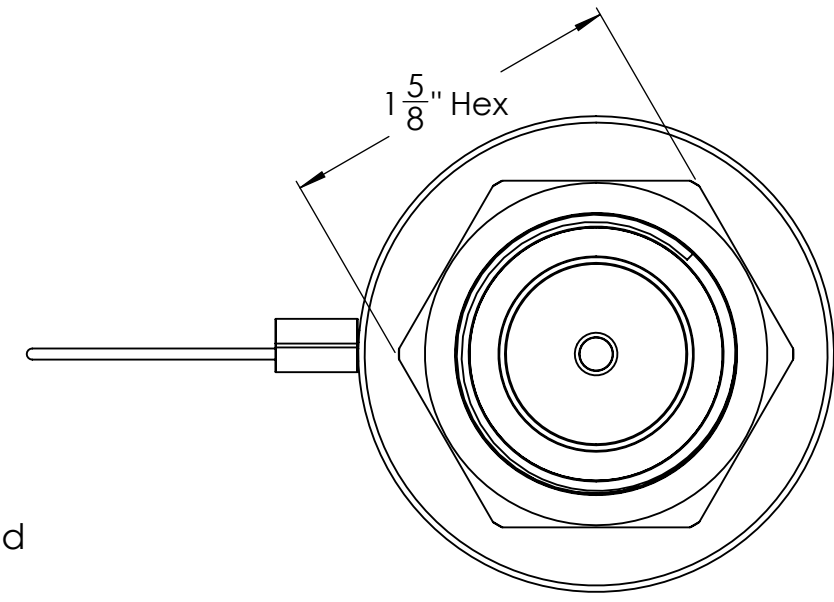

8 7 6 5 4 3 2 1

D
C
B
A

D
C
B
A

1664 KOHLER ROAD
CAYUGA, ONTARIO CANADA N0A 1E0
www.battlefield.biz

Cage Code
L0078

UNLESS OTHERWISE SPECIFIED:
DIMENSIONS ARE IN INCHES
TOLERANCES:
FRACTIONAL ±
ANGULAR: MACH ±
TWO PLACE DECIMAL ±
THREE PLACE DECIMAL ±
INTERPRET GEOMETRIC
TOLERANCING PER:
MATERIAL
FINISH
DO NOT SCALE DRAWING

COMMENTS:

TITLE: LS16 Coupler, -16AN Bulkhead End, Non-Valved, c/w Dustcap, Pneumatic		
PART NO: AB4A8G		
ORDER NO: AB4A8G		
SIZE	DWG. NO.	REV
B		-
Scale: 1:0.9		WEIGHT: SHEET 1 OF 1

8 7 6 5 4 3 2 1